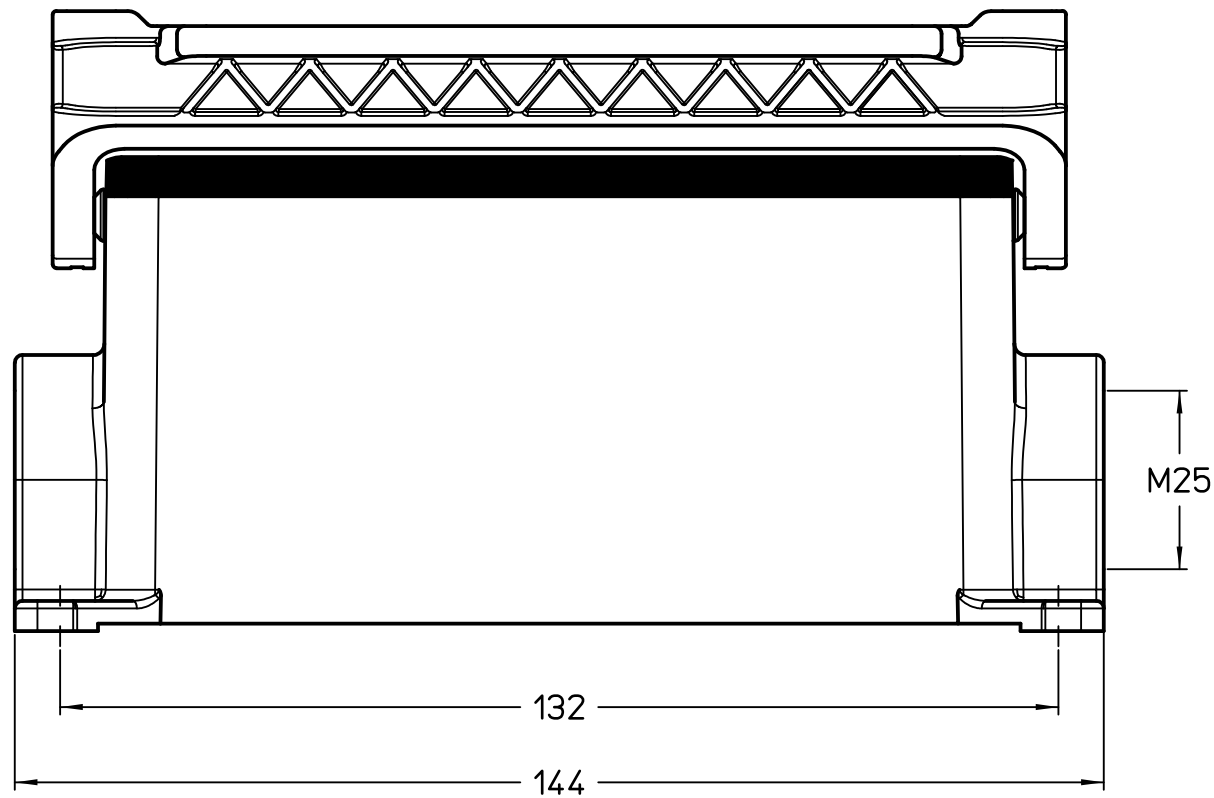

Diritti riservati All rights reserved

	Dimensions in mm
Original Size A4	
Date 08/03/23	
Sign. G. Renna	

Simplified representation with dimensions without tolerance

MLP 24 L25
surface mounting housing, size "104.27", 1x M25 side entry,
with 1 IL-BRID lever

Scale
1:1