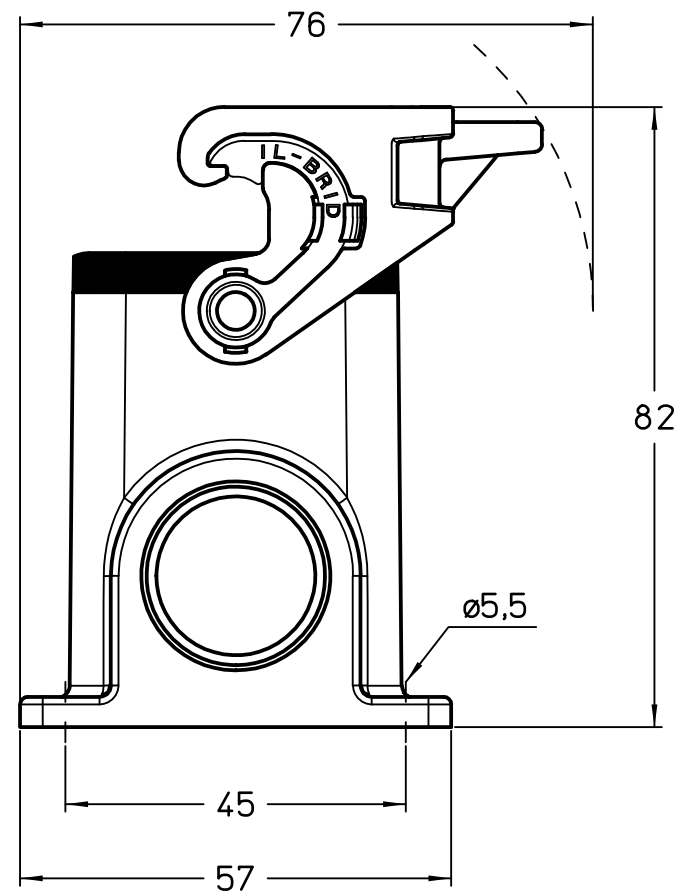

Diritti riservati All rights reserved

	Dimensions in mm
Original Size A4	
Date 08/03/23	
Sign. G. Renna	

Simplified representation with dimensions without tolerance

MLP 24 L25
surface mounting housing, size "104.27", 1x M25 side entry,
with 1 IL-BRID lever

Scale
1:1