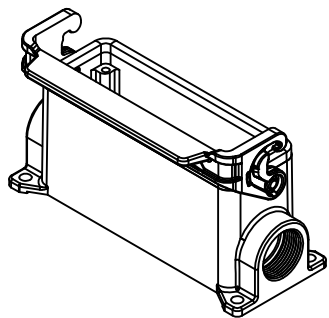

Diritti riservati All rights reserved

	Dimensions in mm
Original Size A4	
Date 08/03/23	
Sign. G. Renna	

Simplified representation with dimensions without tolerance

MLP 24 L25
surface mounting housing, size "104.27", 1x M25 side entry,
with 1 IL-BRID lever

Scale
1:1